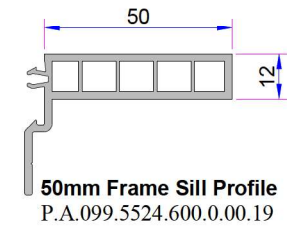

Sliding Frame Cover
P.A.770.5703