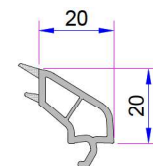

**Sliding Sash Cover Profile**  
P.A.770.5711

- 35mm Frame Lifting Profile**  
P.A.070.5300.600.0.00.19
- Reinforcement (20x25)  
1,2mm - 34022 - 12104  
1,5mm - 34022 - 15104  
2 mm - 34022 - 20104

**4-6mm Single Glazing Bead**  
P.A.750.4000.600.0.HC

**20mm Double Glazing Bead**  
P.A.750.4100.600.0.HC

**20mm Double Glazing Bead**  
P.A.750.4102.600.0.HC

**24mm Double Glazing Bead**  
P.A.750.4200.600.0.HC

**24mm Double Glazing Bead**  
P.A.750.4204.600.0.HC