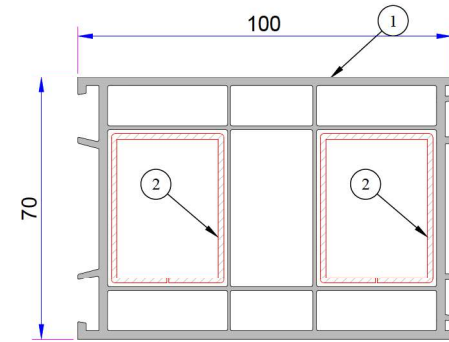

1. **100mm Frame Lifting Profile**
   P.A.070.5302.600.0.00.19
2. Reinforcement (30x40)
   1,2mm - 34022 - 12120
   1,5mm - 34022 - 15120
   2 mm - 34022 - 20120