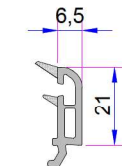

42mm Triple Glazing Bead
P.A.532.4500.600.0.HC