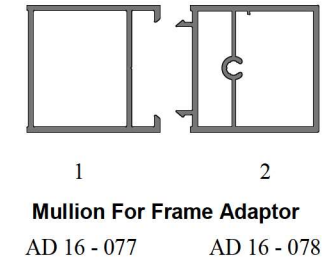

# 770 THERMO SLIDE SERIE PVC PROFILE SYSTEM

- Sliding Frame Profile**  
P.A.770.1100.650.0.BB.10
- Reinforcements (8x40x8)  
1,2mm - 34022 - 12047  
1,5mm - 34022 - 15047  
2 mm - 34022 - 20047
- Reinforcements (40x20)  
1,2mm - 34022 - 12114  
1,5mm - 34022 - 15114  
2 mm - 34022 - 20114

- Sliding Sash Profile**  
P.A.770.2301.650.0.BB.10
- Reinforcements (10x35x40x10)  
1,2mm - 34022 - 12132  
1,5mm - 34022 - 15132  
2 mm - 34022 - 20132

- Outward Opening Door Sash Profile**  
P.A.750.2101.650.0.BB.10
- Reinforcements (40x30)  
1,2mm - 34022 - 12120  
1,5mm - 34022 - 15120  
2 mm - 34022 - 20120