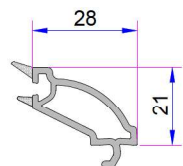

- Mullion Profile**  
P.A.770.3201.600.0.TB.10
- Reinforcements (27x40)  
1,2mm - 34022 - 12131  
1,5mm - 34022 - 15131  
2 mm - 34022 - 20131

- Mullion Profile**  
P.A.790.3000.600.0.BC.01
- Reinforcements (26x35)  
1,2mm - 34022 - 12116  
1,5mm - 34022 - 15116  
2 mm - 34022 - 20116

- 100mm Frame Lifting Profile**  
P.A.070.5302.600.0.00.19
- Reinforcement (30x40)  
1,2mm - 34022 - 12120  
1,5mm - 34022 - 15120  
2 mm - 34022 - 20120

**Sliding Frame Cover**  
P.A.770.5703

**Sliding Sash Cover Profile**  
P.A.770.5711

**Sliding Sash Cover Profile**  
P.A.770.5711

- 35mm Frame Lifting Profile**  
P.A.070.5300.600.0.00.19
- Reinforcement (20x25)  
1,2mm - 34022 - 12104  
1,5mm - 34022 - 15104  
2 mm - 34022 - 20104

**4-6mm Single Glazing Bead**  
P.A.750.4000.600.0.HC

**20mm Double Glazing Bead**  
P.A.750.4100.600.0.HC

**20mm Double Glazing Bead**  
P.A.750.4102.600.0.HC

**24mm Double Glazing Bead**  
P.A.750.4200.600.0.HC

**24mm Double Glazing Bead**  
P.A.750.4204.600.0.HC