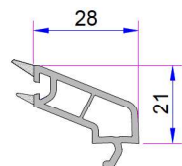

- Mullion Profile**  
P.A.770.3201.600.0.TB.10
- Reinforcements (27x40)  
1,2mm - 34022 - 12131  
1,5mm - 34022 - 15131  
2 mm - 34022 - 20131

- Mullion Profile**  
P.A.790.3000.600.0.BC.01
- Reinforcements (26x35)  
1,2mm - 34022 - 12116  
1,5mm - 34022 - 15116  
2 mm - 34022 - 20116

- 100mm Frame Lifting Profile**  
P.A.070.5302.600.0.00.19
- Reinforcement (30x40)  
1,2mm - 34022 - 12120  
1,5mm - 34022 - 15120  
2 mm - 34022 - 20120

**Sliding Frame Cover**  
P.A.770.5703

**Sliding Sash Cover Profile**  
P.A.770.5711

**Sliding Sash Cover Profile**  
P.A.770.5711

- 35mm Frame Lifting Profile**  
P.A.070.5300.600.0.00.19
- Reinforcement (20x25)  
1,2mm - 34022 - 12104  
1,5mm - 34022 - 15104  
2 mm - 34022 - 20104

**4-6mm Single Glazing Bead**  
P.A.750.4000.600.0.HC