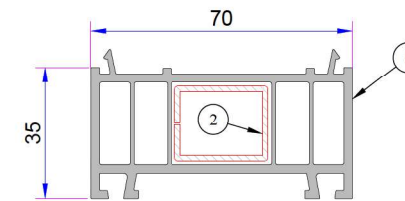

- 100mm Frame Lifting Profile**  
P.A.070.5302.600.0.00.19
- Reinforcement (30x40)  
1,2mm - 34022 - 12120  
1,5mm - 34022 - 15120  
2 mm - 34022 - 20120

**Sliding Frame Cover**  
P.A.770.5703

**Sliding Sash Cover Profile**  
P.A.770.5711

**Sliding Sash Cover Profile**  
P.A.770.5711

- 35mm Frame Lifting Profile**  
P.A.070.5300.600.0.00.19
- Reinforcement (20x25)  
1,2mm - 34022 - 12104  
1,5mm - 34022 - 15104  
2 mm - 34022 - 20104

**4-6mm Single Glazing Bead**  
P.A.750.4000.600.0.HC