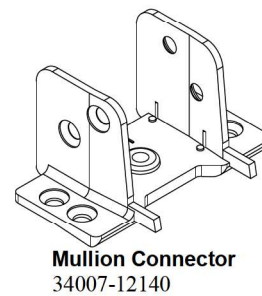

1. **100mm Frame Lifting Profile**
   P.A.070.5302.600.0.00.19
2. Reinforcement (30x40)
   1,2mm - 34022 - 12120
   1,5mm - 34022 - 15120
   2 mm - 34022 - 20120