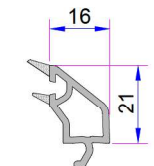

- Mullion Profile**  
P.A.770.3201.600.0.TB.10
- Reinforcements (27x40)  
1,2mm - 34022 - 12131  
1,5mm - 34022 - 15131  
2 mm - 34022 - 20131

- Mullion Profile**  
P.A.790.3000.600.0.BC.01
- Reinforcements (26x35)  
1,2mm - 34022 - 12116  
1,5mm - 34022 - 15116  
2 mm - 34022 - 20116

**Sliding Sash Cover Profile**  
P.A.770.5711

- 35mm Frame Lifting Profile**  
P.A.070.5300.600.0.00.19
- Reinforcement (20x25)  
1,2mm - 34022 - 12104  
1,5mm - 34022 - 15104  
2 mm - 34022 - 20104

**4-6mm Single Glazing Bead**  
P.A.750.4000.600.0.HC

**20mm Double Glazing Bead**  
P.A.750.4100.600.0.HC

**20mm Double Glazing Bead**  
P.A.750.4102.600.0.HC

**24mm Double Glazing Bead**  
P.A.750.4200.600.0.HC

**24mm Double Glazing Bead**  
P.A.750.4204.600.0.HC

**28mm Double Glazing Bead**  
P.A.101.4100.600.0.HC

**28mm Double Glazing Bead**  
P.A.101.4102.600.0.HC

**32mm Triple Glazing Bead**  
P.A.750.4500.600.0.HC

**32mm Triple Glazing Bead**  
P.A.101.4202.600.0.HC