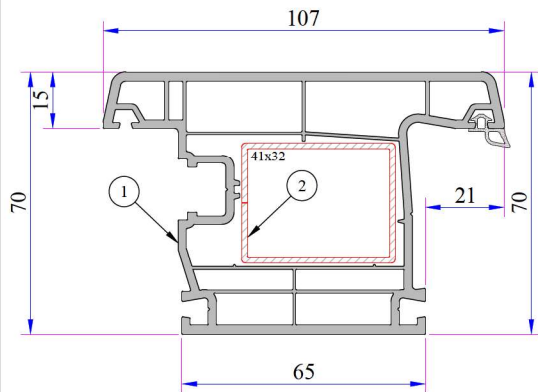

# 770 THERMO SLIDE SERIE PVC PROFILE SYSTEM

- Sliding Frame Profile**  
P.A.770.1100.650.0.BB.10
- Reinforcements (8x40x8)  
1,2mm - 34022 - 12047  
1,5mm - 34022 - 15047  
2 mm - 34022 - 20047
- Reinforcements (40x20)  
1,2mm - 34022 - 12114  
1,5mm - 34022 - 15114  
2 mm - 34022 - 20114

- Sliding Sash Profile**  
P.A.770.2301.650.0.BB.10
- Reinforcements (10x35x40x10)  
1,2mm - 34022 - 12132  
1,5mm - 34022 - 15132  
2 mm - 34022 - 20132

- Outward Opening Door Sash Profile**  
P.A.750.2101.650.0.BB.10
- Reinforcements (40x30)  
1,2mm - 34022 - 12120  
1,5mm - 34022 - 15120  
2 mm - 34022 - 20120