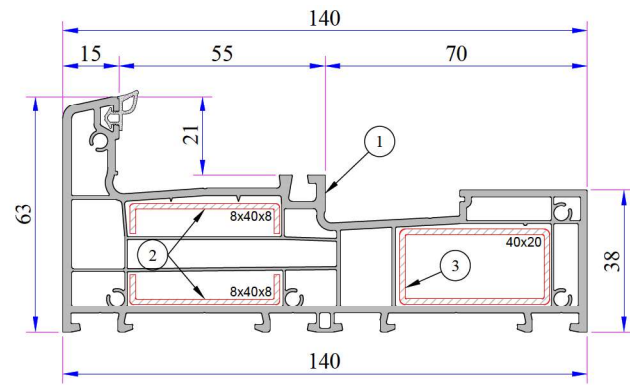

# 770 THERMO SLIDE SERIE PVC PROFILE SYSTEM

- Sliding Frame Profile**  
P.A.770.1100.650.0.BB.10
- Reinforcements (8x40x8)  
1,2mm - 34022 - 12047  
1,5mm - 34022 - 15047  
2 mm - 34022 - 20047
- Reinforcements (40x20)  
1,2mm - 34022 - 12114  
1,5mm - 34022 - 15114  
2 mm - 34022 - 20114

- Sliding Sash Profile**  
P.A.770.2301.650.0.BB.10
- Reinforcements (10x35x40x10)  
1,2mm - 34022 - 12132  
1,5mm - 34022 - 15132  
2 mm - 34022 - 20132

- Outward Opening Door Sash Profile**  
P.A.750.2101.650.0.BB.10
- Reinforcements (40x30)  
1,2mm - 34022 - 12120  
1,5mm - 34022 - 15120  
2 mm - 34022 - 20120