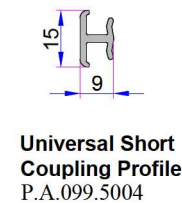

4-6mm Single Glazing Bead
P.A.750.4000.600.0.HC