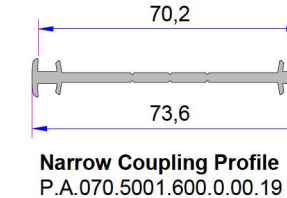

4-6mm Single Glazing Bead
P.A.750.4000.600.0.HC