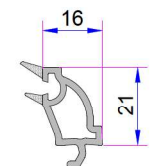

32mm Triple Glazing Bead
P.A.101.4202.600.0.HC