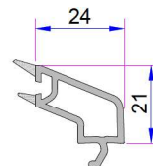

- 100mm Frame Lifting Profile**  
P.A.070.5302.600.0.00.19
- Reinforcement (30x40)  
1,2mm - 34022 - 12120  
1,5mm - 34022 - 15120  
2 mm - 34022 - 20120

**Sliding Frame Cover**  
P.A.770.5703

**Sliding Sash Cover Profile**  
P.A.770.5711

**Sliding Sash Cover Profile**  
P.A.770.5711

- 35mm Frame Lifting Profile**  
P.A.070.5300.600.0.00.19
- Reinforcement (20x25)  
1,2mm - 34022 - 12104  
1,5mm - 34022 - 15104  
2 mm - 34022 - 20104

**4-6mm Single Glazing Bead**  
P.A.750.4000.600.0.HC

**20mm Double Glazing Bead**  
P.A.750.4100.600.0.HC

**20mm Double Glazing Bead**  
P.A.750.4102.600.0.HC

**24mm Double Glazing Bead**  
P.A.750.4200.600.0.HC

**24mm Double Glazing Bead**  
P.A.750.4204.600.0.HC