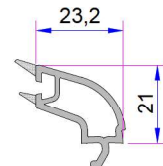

- 100mm Frame Lifting Profile**  
P.A.070.5302.600.0.00.19
- Reinforcement (30x40)  
1,2mm - 34022 - 12120  
1,5mm - 34022 - 15120  
2 mm - 34022 - 20120

**Sliding Frame Cover**  
P.A.770.5703

**Sliding Sash Cover Profile**  
P.A.770.5711

**Sliding Sash Cover Profile**  
P.A.770.5711

- 35mm Frame Lifting Profile**  
P.A.070.5300.600.0.00.19
- Reinforcement (20x25)  
1,2mm - 34022 - 12104  
1,5mm - 34022 - 15104  
2 mm - 34022 - 20104

**4-6mm Single Glazing Bead**  
P.A.750.4000.600.0.HC

**20mm Double Glazing Bead**  
P.A.750.4100.600.0.HC

**20mm Double Glazing Bead**  
P.A.750.4102.600.0.HC

**24mm Double Glazing Bead**  
P.A.750.4200.600.0.HC

**24mm Double Glazing Bead**  
P.A.750.4204.600.0.HC