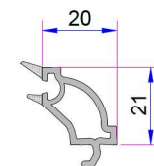

28mm Double Glazing Bead
P.A.101.4102.600.0.HC