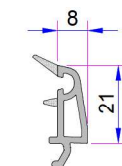

**20mm Double Glazing Bead**  
P.A.750.4100.600.0.HC

**20mm Double Glazing Bead**  
P.A.750.4102.600.0.HC

**24mm Double Glazing Bead**  
P.A.750.4200.600.0.HC

**24mm Double Glazing Bead**  
P.A.750.4204.600.0.HC

**28mm Double Glazing Bead**  
P.A.101.4100.600.0.HC

**28mm Double Glazing Bead**  
P.A.101.4102.600.0.HC

**32mm Triple Glazing Bead**  
P.A.750.4500.600.0.HC

**32mm Triple Glazing Bead**  
P.A.101.4202.600.0.HC