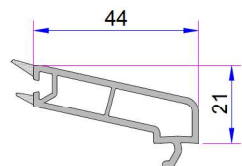

- Mullion Profile**  
P.A.770.3201.600.0.TB.10
- Reinforcements (27x40)  
1,2mm - 34022 - 12131  
1,5mm - 34022 - 15131  
2 mm - 34022 - 20131

- Mullion Profile**  
P.A.790.3000.600.0.BC.01
- Reinforcements (26x35)  
1,2mm - 34022 - 12116  
1,5mm - 34022 - 15116  
2 mm - 34022 - 20116

- 100mm Frame Lifting Profile**  
P.A.070.5302.600.0.00.19
- Reinforcement (30x40)  
1,2mm - 34022 - 12120  
1,5mm - 34022 - 15120  
2 mm - 34022 - 20120

**Sliding Frame Cover**  
P.A.770.5703

**Sliding Sash Cover Profile**  
P.A.770.5711

**Sliding Sash Cover Profile**  
P.A.770.5711

- 35mm Frame Lifting Profile**  
P.A.070.5300.600.0.00.19
- Reinforcement (20x25)  
1,2mm - 34022 - 12104  
1,5mm - 34022 - 15104  
2 mm - 34022 - 20104

**4-6mm Single Glazing Bead**  
P.A.750.4000.600.0.HC