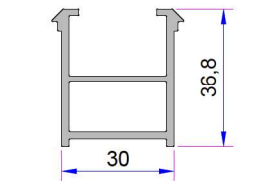

4-6mm Single Glazing Bead
P.A.750.4000.600.0.HC