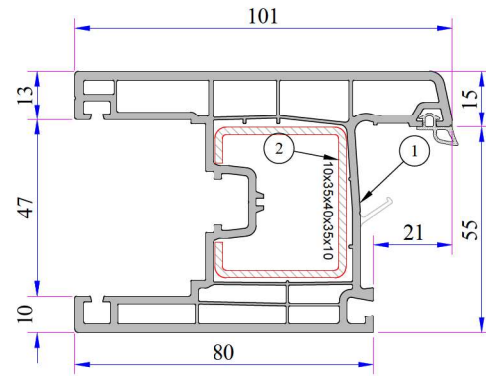

# 770 THERMO SLIDE SERIE PVC PROFILE SYSTEM

- Sliding Frame Profile**  
P.A.770.1100.650.0.BB.10
- Reinforcements (8x40x8)  
1,2mm - 34022 - 12047  
1,5mm - 34022 - 15047  
2 mm - 34022 - 20047
- Reinforcements (40x20)  
1,2mm - 34022 - 12114  
1,5mm - 34022 - 15114  
2 mm - 34022 - 20114

- Sliding Sash Profile**  
P.A.770.2301.650.0.BB.10
- Reinforcements (10x35x40x10)  
1,2mm - 34022 - 12132  
1,5mm - 34022 - 15132  
2 mm - 34022 - 20132

- Outward Opening Door Sash Profile**  
P.A.750.2101.650.0.BB.10
- Reinforcements (40x30)  
1,2mm - 34022 - 12120  
1,5mm - 34022 - 15120  
2 mm - 34022 - 20120