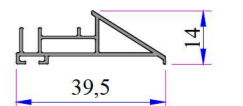

1. **Large Coupling Profile**
P.A.080.5000.600.0.00.19
2. **Reinforcement (20x60)**
1,2mm - 34022 - 12106
1,5mm - 34022 - 15106
2 mm - 34022 - 20106

Sash Profile
P.A.883.2000.600.2.BC.01
Reinforcement (30x29x30)

Offset Type Sash Profile
P.A.883.2200.600.2.BC.01

Outward Opening Sash Profile
P.A.883.2001.600.2.BC.01

Mullion Profile
P.A.883.3000.600.2.BC.01
Reinforcement (20x36)

1. **Ø70 Pipe Profile**
P.A.080.5106.600.0.00.19
2. **Reinforcement (Ø42)**
1,2mm - 34022 - 12502
1,5mm - 34022 - 15502
2 mm - 34022 - 20502

Angled Pipe Adapter Profile
P.A.080.5104.600.0.00.19

Alm. Threshold Offset Profile
AD16-057

Alm. Offset Profile
AD16-087

Door Sash Profile
P.A.883.2100.600.1.BC.01
Reinforcement (55x30x55)

Door Sash Profile (Box Reinforcement)
P.A.883.2113.600.1.BC.01
Reinforcement (11,5x43,5x30x43,5x11,5)