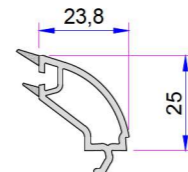

Offset Type Sash Profile
P.A.883.2200.600.2.BC.01

Outward Opening Sash Profile
P.A.883.2001.600.2.BC.01

Mullion Profile
P.A.883.3000.600.2.BC.01
Reinforcement (20x36)

1. **Ø70 Pipe Profile**
P.A.080.5106.600.0.00.19
2. **Reinforcement (Ø42)**
1,2mm - 34022 - 12502
1,5mm - 34022 - 15502
2 mm - 34022 - 20502

Outward Opening Door Sash Profile
P.A.883.2101.600.2.BC.01

Lap Joint Profile
P.A.883.3100.600.0.BC.01
Reinforcement (32x23x32)

Frame Montage Profile
P.A.060.5301.600.0.00.19

Offset Profile
P.A.080.5106.600.0.00.19

Universal Short Coupling Profile
P.A.099.5004.600.0.00.19

Alm. Threshold Profile
AD16-090

42mm Glazing Bead
P.A.777.4302.600.0.HC

24mm Glazing Bead
P.A.883.4204.600.0.HC

32-34mm Glazing Bead
P.A.777.4204.600.0.HC

44mm Glazing Bead
P.A.883.4800.600.0.HC

48-50mm Glazing Bead
P.A.883.4900.600.0.HC

48-50mm Glazing Bead
P.A.433.4500.600.0.HC

Mullion Connector
34007-11160

Threshold Wedge
34007-15010

Lap Joint Profile Cover
34012-10210