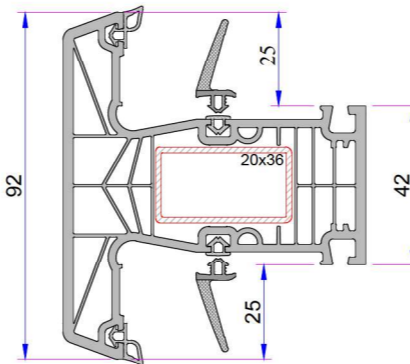

1. **90° Corner Profile**
P.A.080.5100.600.0.00.19
2. **Reinforcement (60x60)**
1,2mm - 34022 - 12306
1,5mm - 34022 - 15306
2 mm - 34022 - 20306

1. **Frame Lifting Profile**
P.A.080.5300.600.0.00.19
2. **Reinforcement (30x25)**
1,2mm - 34022 - 12119
1,5mm - 34022 - 15119
2 mm - 34022 - 20119

1. **Large Coupling Profile**
P.A.080.5000.600.0.00.19
2. **Reinforcement (20x60)**
1,2mm - 34022 - 12106
1,5mm - 34022 - 15106
2 mm - 34022 - 20106

Sash Profile
P.A.883.2000.600.2.BC.01
Reinforcement (30x29x30)

Offset Type Sash Profile
P.A.883.2200.600.2.BC.01

Outward Opening Sash Profile
P.A.883.2001.600.2.BC.01

Mullion Profile
P.A.883.3000.600.2.BC.01
Reinforcement (20x36)

1. **Ø70 Pipe Profile**
P.A.080.5106.600.0.00.19
2. **Reinforcement (Ø42)**
1,2mm - 34022 - 12502
1,5mm - 34022 - 15502
2 mm - 34022 - 20502

Angled Pipe Adapter Profile
P.A.080.5104.600.0.00.19

Alm. Threshold Offset Profile
AD16-057

Alm. Offset Profile
AD16-087

Door Sash Profile
P.A.883.2100.600.1.BC.01
Reinforcement (55x30x55)

Door Sash Profile (Box Reinforcement)
P.A.883.2113.600.1.BC.01
Reinforcement (11,5x43,5x30x43,5x11,5)