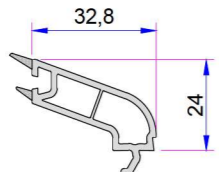

Offset Type Sash Profile
P.A.883.2200.600.2.BC.01

Outward Opening Sash Profile
P.A.883.2001.600.2.BC.01

Mullion Profile
P.A.883.3000.600.2.BC.01
Reinforcement (20x36)

1. **Ø70 Pipe Profile**
P.A.080.5106.600.0.00.19
2. **Reinforcement (Ø42)**
1,2mm - 34022 - 12502
1,5mm - 34022 - 15502
2 mm - 34022 - 20502

Angled Pipe Adapter Profile
P.A.080.5104.600.0.00.19

Alm. Threshold Offset Profile
AD16-057

Alm. Offset Profile
AD16-087

Door Sash Profile
P.A.883.2100.600.1.BC.01
Reinforcement (55x30x55)

Door Sash Profile (Box Reinforcement)
P.A.883.2113.600.1.BC.01
Reinforcement (11,5x43,5x30x43,5x11,5)

Outward Opening Door Sash Profile
P.A.883.2101.600.2.BC.01

Lap Joint Profile
P.A.883.3100.600.0.BC.01
Reinforcement (32x23x32)

Frame Montage Profile
P.A.060.5301.600.0.00.19

Offset Profile
P.A.080.5106.600.0.00.19

Universal Short Coupling Profile
P.A.099.5004.600.0.00.19

Alm. Threshold Profile
AD16-090

42mm Glazing Bead
P.A.777.4302.600.0.HC

24mm Glazing Bead
P.A.883.4204.600.0.HC

32-34mm Glazing Bead
P.A.777.4204.600.0.HC