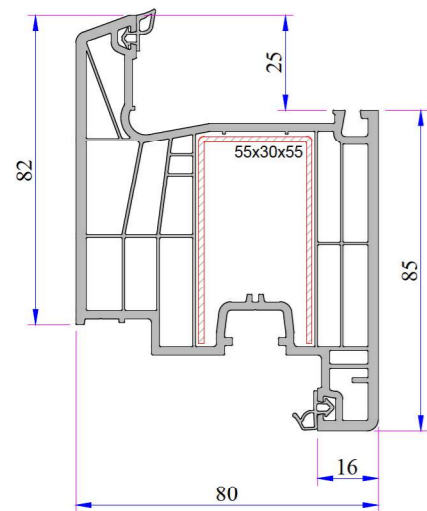

1. **Large Coupling Profile**
P.A.080.5000.600.0.00.19
2. **Reinforcement (20x60)**
1,2mm - 34022 - 12106
1,5mm - 34022 - 15106
2 mm - 34022 - 20106

Sash Profile
P.A.883.2000.600.2.BC.01
Reinforcement (30x29x30)

Offset Type Sash Profile
P.A.883.2200.600.2.BC.01

Outward Opening Sash Profile
P.A.883.2001.600.2.BC.01

Mullion Profile
P.A.883.3000.600.2.BC.01
Reinforcement (20x36)

1. **Ø70 Pipe Profile**
P.A.080.5106.600.0.00.19
2. **Reinforcement (Ø42)**
1,2mm - 34022 - 12502
1,5mm - 34022 - 15502
2 mm - 34022 - 20502

Angled Pipe Adapter Profile
P.A.080.5104.600.0.00.19

Alm. Threshold Offset Profile
AD16-057

Alm. Offset Profile
AD16-087

Door Sash Profile
P.A.883.2100.600.1.BC.01
Reinforcement (55x30x55)

Door Sash Profile (Box Reinforcement)
P.A.883.2113.600.1.BC.01
Reinforcement (11,5x43,5x30x43,5x11,5)

Outward Opening Door Sash Profile
P.A.883.2101.600.2.BC.01

Lap Joint Profile
P.A.883.3100.600.0.BC.01
Reinforcement (32x23x32)

Frame Montage Profile
P.A.060.5301.600.0.00.19

Offset Profile
P.A.080.5106.600.0.00.19