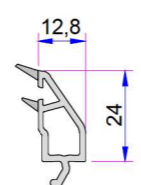

Offset Type Sash Profile
P.A.883.2200.600.2.BC.01

Outward Opening Sash Profile
P.A.883.2001.600.2.BC.01

Mullion Profile
P.A.883.3000.600.2.BC.01
Reinforcement (20x36)

1. **Ø70 Pipe Profile**
P.A.080.5106.600.0.00.19
2. **Reinforcement (Ø42)**
1,2mm - 34022 - 12502
1,5mm - 34022 - 15502
2 mm - 34022 - 20502

Outward Opening Door Sash Profile
P.A.883.2101.600.2.BC.01

Lap Joint Profile
P.A.883.3100.600.0.BC.01
Reinforcement (32x23x32)

Frame Montage Profile
P.A.060.5301.600.0.00.19

Offset Profile
P.A.080.5106.600.0.00.19

Universal Short Coupling Profile
P.A.099.5004.600.0.00.19

Alm. Threshold Profile
AD16-090

42mm Glazing Bead
P.A.777.4302.600.0.HC

24mm Glazing Bead
P.A.883.4204.600.0.HC

32-34mm Glazing Bead
P.A.777.4204.600.0.HC

44mm Glazing Bead
P.A.883.4800.600.0.HC

48-50mm Glazing Bead
P.A.883.4900.600.0.HC

48-50mm Glazing Bead
P.A.433.4500.600.0.HC

Mullion Connector
34007-11160

Threshold Wedge
34007-15010

Lap Joint Profile Cover
34012-10210