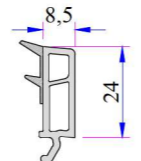

Angled Pipe Adapter Profile
P.A.080.5104.600.0.00.19

Alm. Threshold Offset Profile
AD16-057

Alm. Offset Profile
AD16-087

Door Sash Profile
P.A.883.2100.600.1.BC.01
Reinforcement (55x30x55)

Door Sash Profile (Box Reinforcement)
P.A.883.2113.600.1.BC.01
Reinforcement (11,5x43,5x30x43,5x11,5)

Outward Opening Door Sash Profile
P.A.883.2101.600.2.BC.01

Lap Joint Profile
P.A.883.3100.600.0.BC.01
Reinforcement (32x23x32)

Frame Montage Profile
P.A.060.5301.600.0.00.19

Offset Profile
P.A.080.5106.600.0.00.19

Universal Short Coupling Profile
P.A.099.5004.600.0.00.19

Alm. Threshold Profile
AD16-090

42mm Glazing Bead
P.A.777.4302.600.0.HC

24mm Glazing Bead
P.A.883.4204.600.0.HC

32-34mm Glazing Bead
P.A.777.4204.600.0.HC

44mm Glazing Bead
P.A.883.4800.600.0.HC

48-50mm Glazing Bead
P.A.883.4900.600.0.HC

48-50mm Glazing Bead
P.A.433.4500.600.0.HC

Mullion Connector
34007-11160

Threshold Wedge
34007-15010

Lap Joint Profile Cover
34012-10210