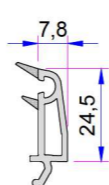

Angled Pipe Adapter Profile
P.A.080.5104.600.0.00.19

Alm. Threshold Offset Profile
AD16-057

Alm. Offset Profile
AD16-087

Door Sash Profile
P.A.883.2100.600.1.BC.01
Reinforcement (55x30x55)

Door Sash Profile (Box Reinforcement)
P.A.883.2113.600.1.BC.01
Reinforcement (11,5x43,5x30x43,5x11,5)

Outward Opening Door Sash Profile
P.A.883.2101.600.2.BC.01

Lap Joint Profile
P.A.883.3100.600.0.BC.01
Reinforcement (32x23x32)

Frame Montage Profile
P.A.060.5301.600.0.00.19

Offset Profile
P.A.080.5106.600.0.00.19

Universal Short Coupling Profile
P.A.099.5004.600.0.00.19

Alm. Threshold Profile
AD16-090

42mm Glazing Bead
P.A.777.4302.600.0.HC

24mm Glazing Bead
P.A.883.4204.600.0.HC

32-34mm Glazing Bead
P.A.777.4204.600.0.HC

44mm Glazing Bead
P.A.883.4800.600.0.HC

48-50mm Glazing Bead
P.A.883.4900.600.0.HC

48-50mm Glazing Bead
P.A.433.4500.600.0.HC

Mullion Connector
34007-11160

Threshold Wedge
34007-15010

Lap Joint Profile Cover
34012-10210