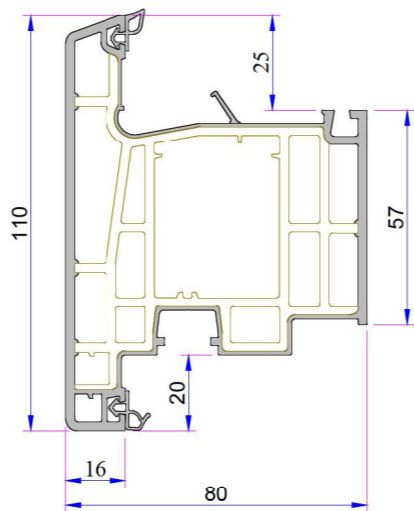

ADO

W 888 SERIE PVC PROFILE SYSTEM

Frame Profile
P.A.883.1000.600.2.BC.01
Reinforcement (30x24x30)

Super Frame Profile
P.A.883.1001.600.2.BC.01
Reinforcement (30x30)

Frame Profile with Sill
P.A.883.1200.600.2.BC.01
Reinforcement (30x24x30)

Offset Type Sash Profile
P.A.883.2200.600.2.BC.01

Outward Opening Sash Profile
P.A.883.2001.600.2.BC.01

Mullion Profile
P.A.883.3000.600.2.BC.01
Reinforcement (20x36)

1. **Ø70 Pipe Profile**
P.A.080.5106.600.0.00.19
2. **Reinforcement (Ø42)**
1,2mm - 34022 - 12502
1,5mm - 34022 - 15502
2 mm - 34022 - 20502

Angled Pipe Adapter Profile
P.A.080.5104.600.0.00.19

Alm. Threshold Offset Profile
AD16-057

Alm. Offset Profile
AD16-087

Door Sash Profile
P.A.883.2100.600.1.BC.01
Reinforcement (55x30x55)

Door Sash Profile (Box Reinforcement)
P.A.883.2113.600.1.BC.01
Reinforcement (11,5x43,5x30x43,5x11,5)

Outward Opening Door Sash Profile
P.A.883.2101.600.2.BC.01

Lap Joint Profile
P.A.883.3100.600.0.BC.01
Reinforcement (32x23x32)

Frame Montage Profile
P.A.060.5301.600.0.00.19

Offset Profile
P.A.080.5106.600.0.00.19