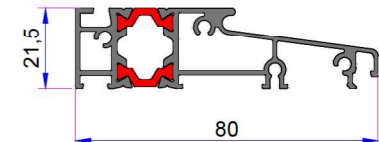

44mm Glazing Bead
P.A.883.4800.600.0.HC

48-50mm Glazing Bead
P.A.883.4900.600.0.HC

48-50mm Glazing Bead
P.A.433.4500.600.0.HC

Mullion Connector
34007-11160

Threshold Wedge
34007-15010

Lap Joint Profile Cover
34012-10210

Alm. Threshold Profile
AD16-003

Alm. Threshold Profile
AD16-056