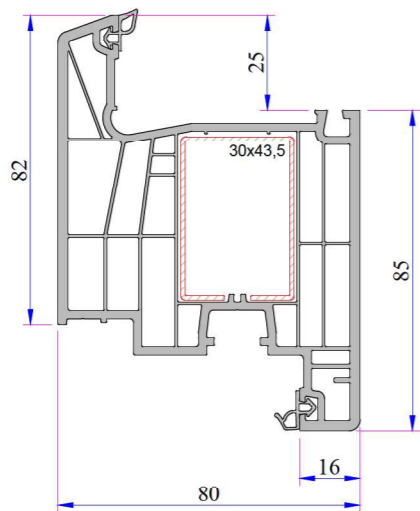

ADO

W 888 SERIE PVC PROFILE SYSTEM

Frame Profile
P.A.883.1000.600.2.BC.01
Reinforcement (30x24x30)

Super Frame Profile
P.A.883.1001.600.2.BC.01
Reinforcement (30x30)

Frame Profile with Sill
P.A.883.1200.600.2.BC.01
Reinforcement (30x24x30)

Offset Type Sash Profile
P.A.883.2200.600.2.BC.01

Outward Opening Sash Profile
P.A.883.2001.600.2.BC.01

Mullion Profile
P.A.883.3000.600.2.BC.01
Reinforcement (20x36)

1. **Ø70 Pipe Profile**
P.A.080.5106.600.0.00.19
2. **Reinforcement (Ø42)**
1,2mm - 34022 - 12502
1,5mm - 34022 - 15502
2 mm - 34022 - 20502

Angled Pipe Adapter Profile
P.A.080.5104.600.0.00.19

Alm. Threshold Offset Profile
AD16-057

Alm. Offset Profile
AD16-087

Door Sash Profile
P.A.883.2100.600.1.BC.01
Reinforcement (55x30x55)

Door Sash Profile (Box Reinforcement)
P.A.883.2113.600.1.BC.01
Reinforcement (11,5x43,5x30x43,5x11,5)

Outward Opening Door Sash Profile
P.A.883.2101.600.2.BC.01

Lap Joint Profile
P.A.883.3100.600.0.BC.01
Reinforcement (32x23x32)

Frame Montage Profile
P.A.060.5301.600.0.00.19

Offset Profile
P.A.080.5106.600.0.00.19