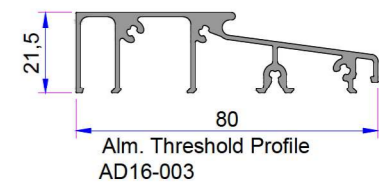

Outward Opening Door Sash Profile
P.A.883.2101.600.2.BC.01

Lap Joint Profile
P.A.883.3100.600.0.BC.01
Reinforcement (32x23x32)

Frame Montage Profile
P.A.060.5301.600.0.00.19

Offset Profile
P.A.080.5106.600.0.00.19

Universal Short Coupling Profile
P.A.099.5004.600.0.00.19

Alm. Threshold Profile
AD16-090

42mm Glazing Bead
P.A.777.4302.600.0.HC

24mm Glazing Bead
P.A.883.4204.600.0.HC

32-34mm Glazing Bead
P.A.777.4204.600.0.HC

44mm Glazing Bead
P.A.883.4800.600.0.HC

48-50mm Glazing Bead
P.A.883.4900.600.0.HC

48-50mm Glazing Bead
P.A.433.4500.600.0.HC

Mullion Connector
34007-11160

Threshold Wedge
34007-15010

Lap Joint Profile Cover
34012-10210

Alm. Threshold Profile
AD16-003

Alm. Threshold Profile
AD16-056