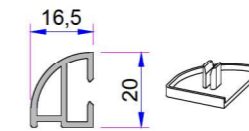

Offset Type Sash Profile
P.A.883.2200.600.2.BC.01

Outward Opening Sash Profile
P.A.883.2001.600.2.BC.01

Mullion Profile
P.A.883.3000.600.2.BC.01
Reinforcement (20x36)

1. **Ø70 Pipe Profile**
P.A.080.5106.600.0.00.19
2. **Reinforcement (Ø42)**
1,2mm - 34022 - 12502
1,5mm - 34022 - 15502
2 mm - 34022 - 20502

Angled Pipe Adapter Profile
P.A.080.5104.600.0.00.19

Alm. Threshold Offset Profile
AD16-057

Alm. Offset Profile
AD16-087

Door Sash Profile
P.A.883.2100.600.1.BC.01
Reinforcement (55x30x55)

Door Sash Profile (Box Reinforcement)
P.A.883.2113.600.1.BC.01
Reinforcement (11,5x43,5x30x43,5x11,5)

Outward Opening Door Sash Profile
P.A.883.2101.600.2.BC.01

Lap Joint Profile
P.A.883.3100.600.0.BC.01
Reinforcement (32x23x32)

Frame Montage Profile
P.A.060.5301.600.0.00.19

Offset Profile
P.A.080.5106.600.0.00.19