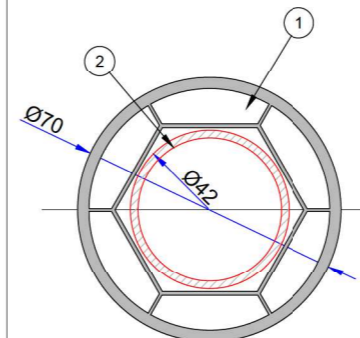

1. **90° Corner Profile**
P.A.080.5100.600.0.00.19
2. **Reinforcement (60x60)**
1,2mm - 34022 - 12306
1,5mm - 34022 - 15306
2 mm - 34022 - 20306

1. **Frame Lifting Profile**
P.A.080.5300.600.0.00.19
2. **Reinforcement (30x25)**
1,2mm - 34022 - 12119
1,5mm - 34022 - 15119
2 mm - 34022 - 20119

1. **Large Coupling Profile**
P.A.080.5000.600.0.00.19
2. **Reinforcement (20x60)**
1,2mm - 34022 - 12106
1,5mm - 34022 - 15106
2 mm - 34022 - 20106

Sash Profile
P.A.883.2000.600.2.BC.01
Reinforcement (30x29x30)

Offset Type Sash Profile
P.A.883.2200.600.2.BC.01

Outward Opening Sash Profile
P.A.883.2001.600.2.BC.01

Mullion Profile
P.A.883.3000.600.2.BC.01
Reinforcement (20x36)

1. **Ø70 Pipe Profile**
P.A.080.5106.600.0.00.19
2. **Reinforcement (Ø42)**
1,2mm - 34022 - 12502
1,5mm - 34022 - 15502
2 mm - 34022 - 20502

Angled Pipe Adapter Profile
P.A.080.5104.600.0.00.19

Alm. Threshold Offset Profile
AD16-057

Alm. Offset Profile
AD16-087

Door Sash Profile
P.A.883.2100.600.1.BC.01
Reinforcement (55x30x55)

Door Sash Profile (Box Reinforcement)
P.A.883.2113.600.1.BC.01
Reinforcement (11,5x43,5x30x43,5x11,5)