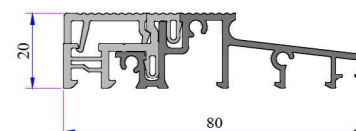

Offset Type Sash Profile
P.A.883.2200.600.2.BC.01

Outward Opening Sash Profile
P.A.883.2001.600.2.BC.01

Mullion Profile
P.A.883.3000.600.2.BC.01
Reinforcement (20x36)

1. **Ø70 Pipe Profile**
P.A.080.5106.600.0.00.19
2. **Reinforcement (Ø42)**
1,2mm - 34022 - 12502
1,5mm - 34022 - 15502
2 mm - 34022 - 20502

Angled Pipe Adapter Profile
P.A.080.5104.600.0.00.19

Alm. Threshold Offset Profile
AD16-057

Alm. Offset Profile
AD16-087

Door Sash Profile
P.A.883.2100.600.1.BC.01
Reinforcement (55x30x55)

Door Sash Profile (Box Reinforcement)
P.A.883.2113.600.1.BC.01
Reinforcement (11,5x43,5x30x43,5x11,5)

Outward Opening Door Sash Profile
P.A.883.2101.600.2.BC.01

Lap Joint Profile
P.A.883.3100.600.0.BC.01
Reinforcement (32x23x32)

Frame Montage Profile
P.A.060.5301.600.0.00.19

Offset Profile
P.A.080.5106.600.0.00.19

Universal Short Coupling Profile
P.A.099.5004.600.0.00.19

Alm. Threshold Profile
AD16-090

42mm Glazing Bead
P.A.777.4302.600.0.HC

24mm Glazing Bead
P.A.883.4204.600.0.HC

32-34mm Glazing Bead
P.A.777.4204.600.0.HC