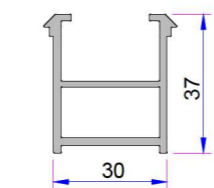

Offset Type Sash Profile
P.A.883.2200.600.2.BC.01

Outward Opening Sash Profile
P.A.883.2001.600.2.BC.01

Mullion Profile
P.A.883.3000.600.2.BC.01
Reinforcement (20x36)

1. **Ø70 Pipe Profile**
P.A.080.5106.600.0.00.19
2. **Reinforcement (Ø42)**
1,2mm - 34022 - 12502
1,5mm - 34022 - 15502
2 mm - 34022 - 20502

Angled Pipe Adapter Profile
P.A.080.5104.600.0.00.19

Alm. Threshold Offset Profile
AD16-057

Alm. Offset Profile
AD16-087

Door Sash Profile
P.A.883.2100.600.1.BC.01
Reinforcement (55x30x55)

Door Sash Profile (Box Reinforcement)
P.A.883.2113.600.1.BC.01
Reinforcement (11,5x43,5x30x43,5x11,5)

Outward Opening Door Sash Profile
P.A.883.2101.600.2.BC.01

Lap Joint Profile
P.A.883.3100.600.0.BC.01
Reinforcement (32x23x32)

Frame Montage Profile
P.A.060.5301.600.0.00.19

Offset Profile
P.A.080.5106.600.0.00.19