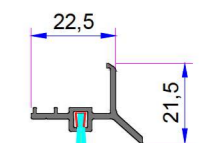

1. **Large Coupling Profile**
P.A.080.5000.600.0.00.19
2. **Reinforcement (20x60)**
1,2mm - 34022 - 12106
1,5mm - 34022 - 15106
2 mm - 34022 - 20106

Sash Profile
P.A.883.2000.600.2.BC.01
Reinforcement (30x29x30)

Offset Type Sash Profile
P.A.883.2200.600.2.BC.01

Outward Opening Sash Profile
P.A.883.2001.600.2.BC.01

Mullion Profile
P.A.883.3000.600.2.BC.01
Reinforcement (20x36)

1. **Ø70 Pipe Profile**
P.A.080.5106.600.0.00.19
2. **Reinforcement (Ø42)**
1,2mm - 34022 - 12502
1,5mm - 34022 - 15502
2 mm - 34022 - 20502

Angled Pipe Adapter Profile
P.A.080.5104.600.0.00.19

Alm. Threshold Offset Profile
AD16-057

Alm. Offset Profile
AD16-087

Door Sash Profile
P.A.883.2100.600.1.BC.01
Reinforcement (55x30x55)

Door Sash Profile (Box Reinforcement)
P.A.883.2113.600.1.BC.01
Reinforcement (11,5x43,5x30x43,5x11,5)