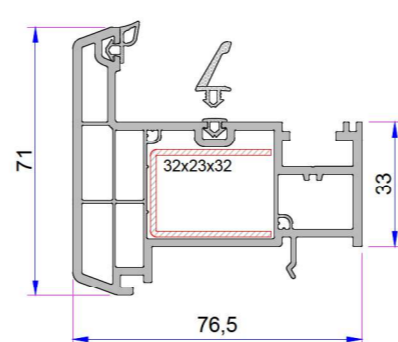

Offset Type Sash Profile
P.A.883.2200.600.2.BC.01

Outward Opening Sash Profile
P.A.883.2001.600.2.BC.01

Mullion Profile
P.A.883.3000.600.2.BC.01
Reinforcement (20x36)

1. **Ø70 Pipe Profile**
P.A.080.5106.600.0.00.19
2. **Reinforcement (Ø42)**
1,2mm - 34022 - 12502
1,5mm - 34022 - 15502
2 mm - 34022 - 20502

Angled Pipe Adapter Profile
P.A.080.5104.600.0.00.19

Alm. Threshold Offset Profile
AD16-057

Alm. Offset Profile
AD16-087

Door Sash Profile
P.A.883.2100.600.1.BC.01
Reinforcement (55x30x55)

Door Sash Profile (Box Reinforcement)
P.A.883.2113.600.1.BC.01
Reinforcement (11,5x43,5x30x43,5x11,5)

Outward Opening Door Sash Profile
P.A.883.2101.600.2.BC.01

Lap Joint Profile
P.A.883.3100.600.0.BC.01
Reinforcement (32x23x32)

Frame Montage Profile
P.A.060.5301.600.0.00.19

Offset Profile
P.A.080.5106.600.0.00.19