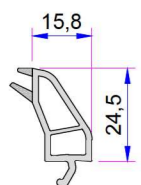

Offset Type Sash Profile
P.A.883.2200.600.2.BC.01

Outward Opening Sash Profile
P.A.883.2001.600.2.BC.01

Mullion Profile
P.A.883.3000.600.2.BC.01
Reinforcement (20x36)

1. **Ø70 Pipe Profile**
P.A.080.5106.600.0.00.19
2. **Reinforcement (Ø42)**
1,2mm - 34022 - 12502
1,5mm - 34022 - 15502
2 mm - 34022 - 20502

Angled Pipe Adapter Profile
P.A.080.5104.600.0.00.19

Alm. Threshold Offset Profile
AD16-057

Alm. Offset Profile
AD16-087

Door Sash Profile
P.A.883.2100.600.1.BC.01
Reinforcement (55x30x55)

Door Sash Profile (Box Reinforcement)
P.A.883.2113.600.1.BC.01
Reinforcement (11,5x43,5x30x43,5x11,5)

Outward Opening Door Sash Profile
P.A.883.2101.600.2.BC.01

Lap Joint Profile
P.A.883.3100.600.0.BC.01
Reinforcement (32x23x32)

Frame Montage Profile
P.A.060.5301.600.0.00.19

Offset Profile
P.A.080.5106.600.0.00.19

Universal Short Coupling Profile
P.A.099.5004.600.0.00.19

Alm. Threshold Profile
AD16-090

42mm Glazing Bead
P.A.777.4302.600.0.HC

24mm Glazing Bead
P.A.883.4204.600.0.HC

32-34mm Glazing Bead
P.A.777.4204.600.0.HC