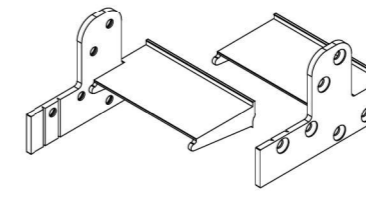

44mm Glazing Bead
P.A.883.4800.600.0.HC

48-50mm Glazing Bead
P.A.883.4900.600.0.HC

48-50mm Glazing Bead
P.A.433.4500.600.0.HC

Mullion Connector
34007-11160

Threshold Wedge
34007-15010

Lap Joint Profile Cover
34012-10210