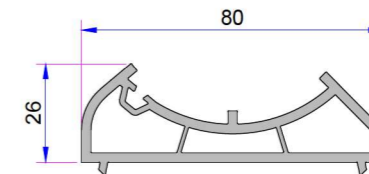

1. **Large Coupling Profile**
P.A.080.5000.600.0.00.19
2. **Reinforcement (20x60)**
1,2mm - 34022 - 12106
1,5mm - 34022 - 15106
2 mm - 34022 - 20106

Sash Profile
P.A.883.2000.600.2.BC.01
Reinforcement (30x29x30)

Offset Type Sash Profile
P.A.883.2200.600.2.BC.01

Outward Opening Sash Profile
P.A.883.2001.600.2.BC.01

Mullion Profile
P.A.883.3000.600.2.BC.01
Reinforcement (20x36)

1. **Ø70 Pipe Profile**
P.A.080.5106.600.0.00.19
2. **Reinforcement (Ø42)**
1,2mm - 34022 - 12502
1,5mm - 34022 - 15502
2 mm - 34022 - 20502

Angled Pipe Adapter Profile
P.A.080.5104.600.0.00.19

Alm. Threshold Offset Profile
AD16-057

Alm. Offset Profile
AD16-087

Door Sash Profile
P.A.883.2100.600.1.BC.01
Reinforcement (55x30x55)

Door Sash Profile (Box Reinforcement)
P.A.883.2113.600.1.BC.01
Reinforcement (11,5x43,5x30x43,5x11,5)