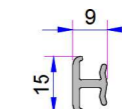

Angled Pipe Adapter Profile
P.A.080.5104.600.0.00.19

Alm. Threshold Offset Profile
AD16-057

Alm. Offset Profile
AD16-087

Door Sash Profile
P.A.883.2100.600.1.BC.01
Reinforcement (55x30x55)

Door Sash Profile (Box Reinforcement)
P.A.883.2113.600.1.BC.01
Reinforcement (11,5x43,5x30x43,5x11,5)

Outward Opening Door Sash Profile
P.A.883.2101.600.2.BC.01

Lap Joint Profile
P.A.883.3100.600.0.BC.01
Reinforcement (32x23x32)

Frame Montage Profile
P.A.060.5301.600.0.00.19

Offset Profile
P.A.080.5106.600.0.00.19